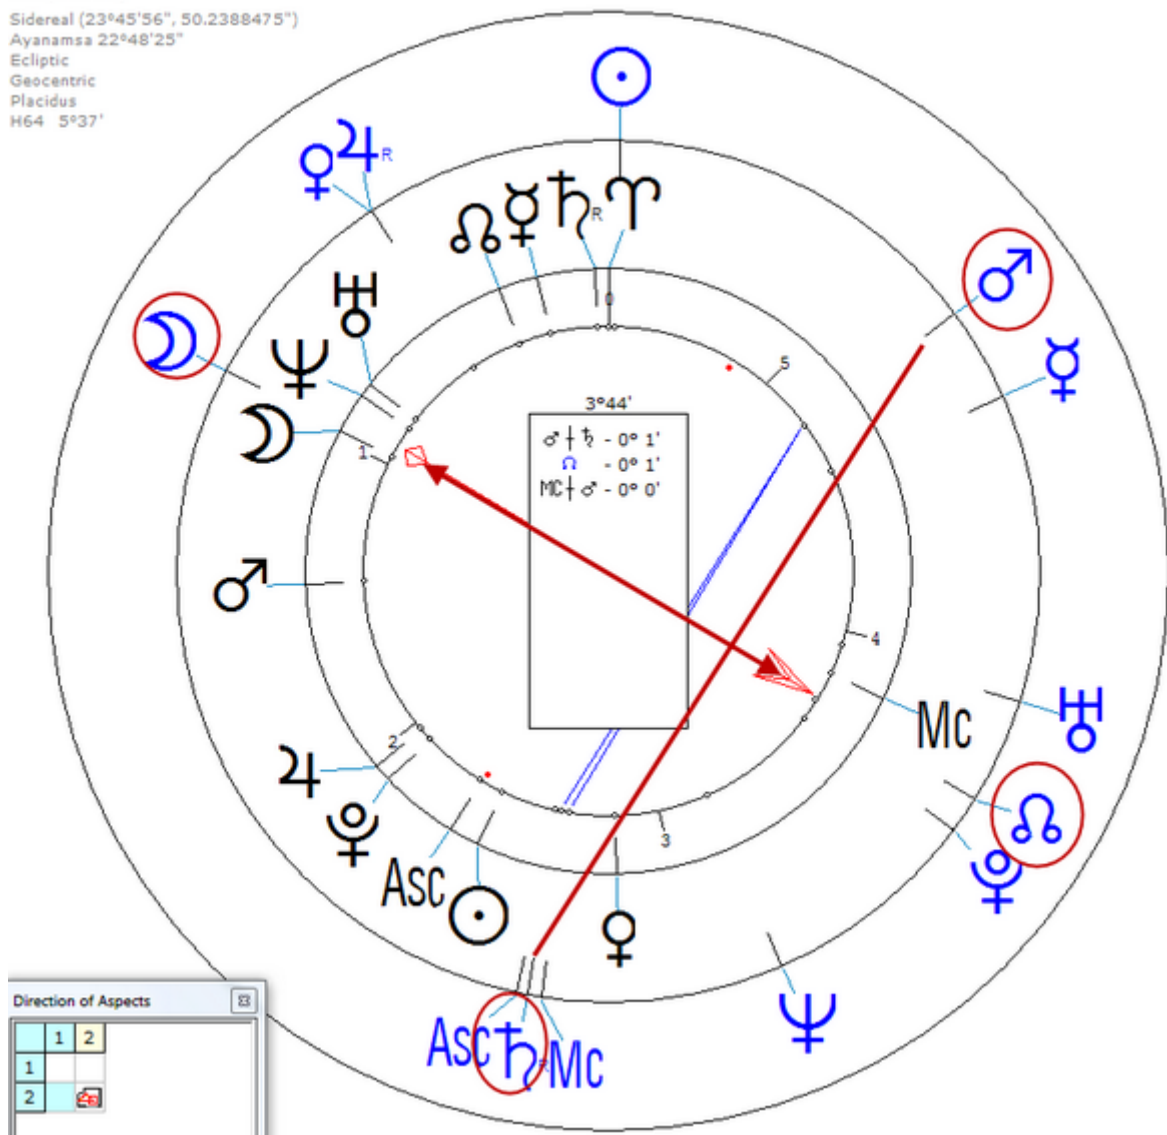

Borg, Odd

26 May 1931 at 21:00 (= 9:00 PM)Oslo, Norway, 59n55, 10e45
Norwegian actor and singer.

<https://www.astro.com/astro-databank/Borg,_Odd>

Death by Suicide 13 November 1965

Lunar Return (Harmonic 64)

Lunar $\♁/\♃$ = Lunar $\♃/\♁$ = AC n

Borg, Odd

26 May 1931 Tue 21:00 (GMT+1) 59n55 10e45
Oslo, Norway

Sidereal (23°45'56", 50.2388475")
Ayanamsa 22°48'25"
Ecliptic
Geocentric
Placidus
H64 5°37'